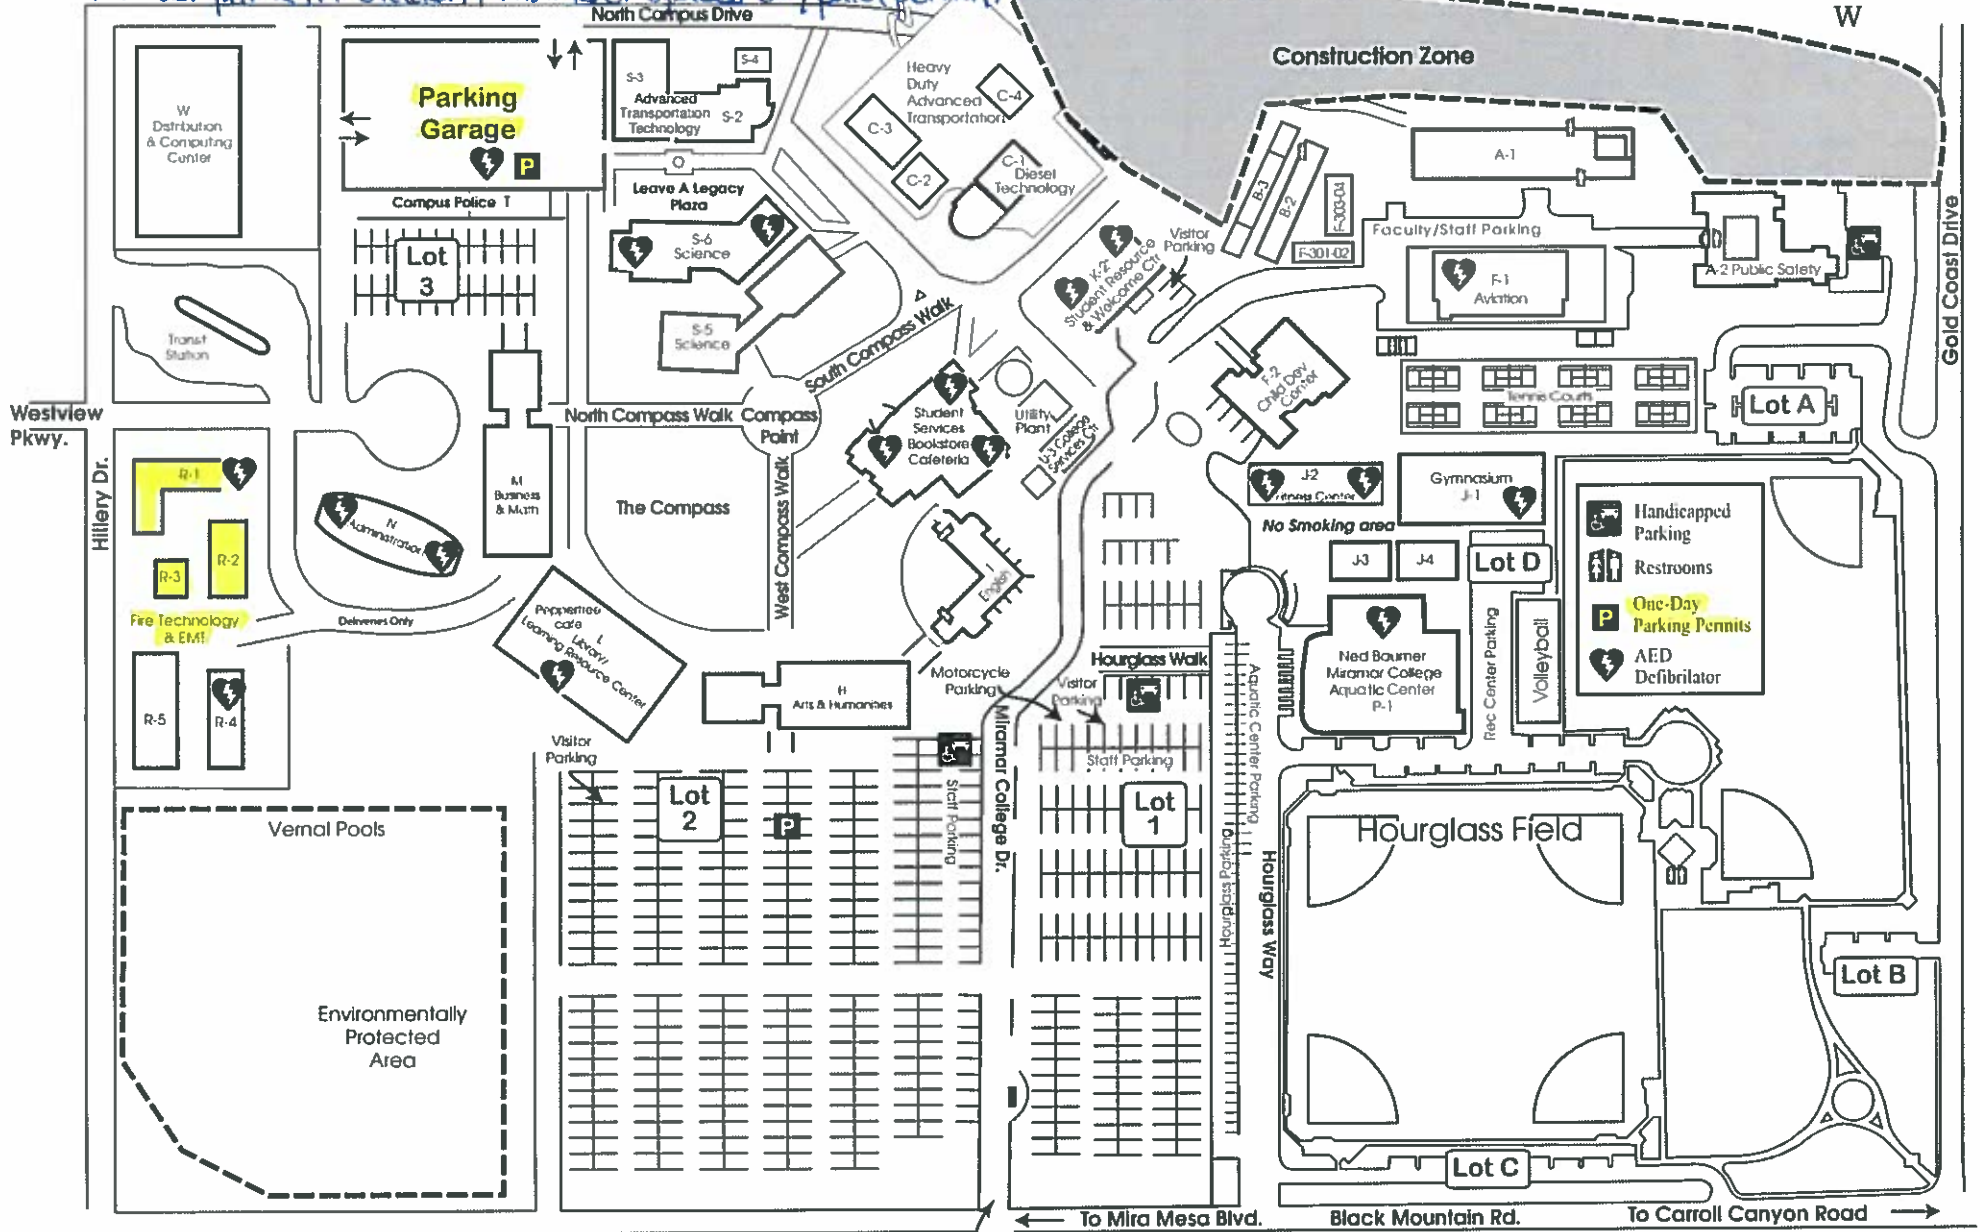

SAN DIEGO MIRAMAR COLLEGE CAMPUS MAP

Smoke Free Campus - Board Policy 0505

* Must park in student marked spaces w/ paid permit *

Subject to change. Check www.sdmiramar.edu for up-to-date information.

P Miramar College Drive

CAMPUS MAIN ENTRANCE IS SUBJECT TO CLOSURE FROM OCTOBER 2015